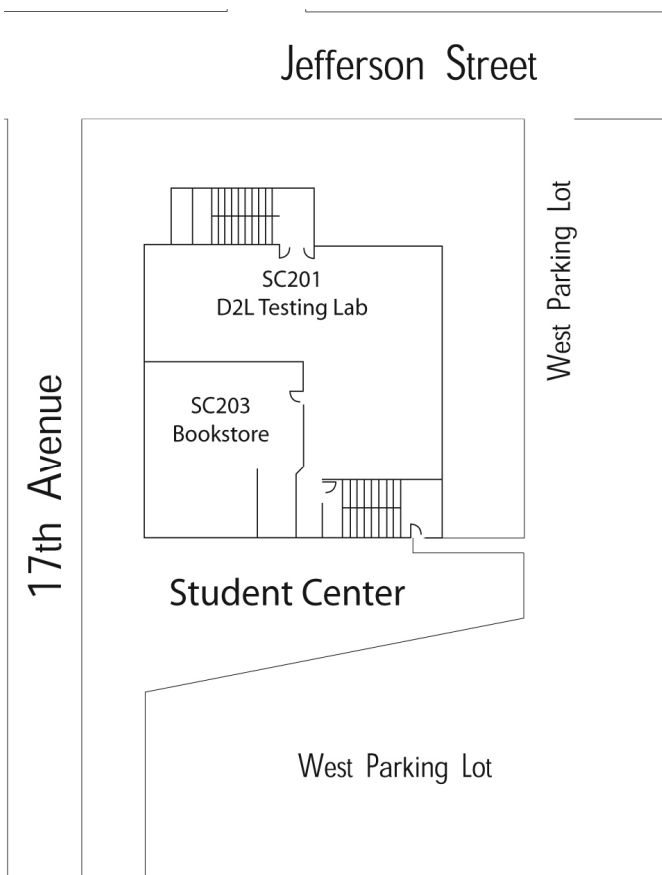

Campus Map: Main Building

Garage 1 Garage 2 Garage 3 Garage 4 Garage 5 Garage 6 Garage 7

Garages located on Dist 206 property but owned by ATC (on the hill)

TH13
Carpentry
Upper
Level

TH12
Welding
Lower
Level

18th Avenue

Jefferson Street

- Restroom
- Family Restroom
- Handicap
- Student Life Area
- Mechanical

Campus Map: Main Building

- Restroom
- Family Restroom
- Handicap
- Student Life Area
- Mechanical