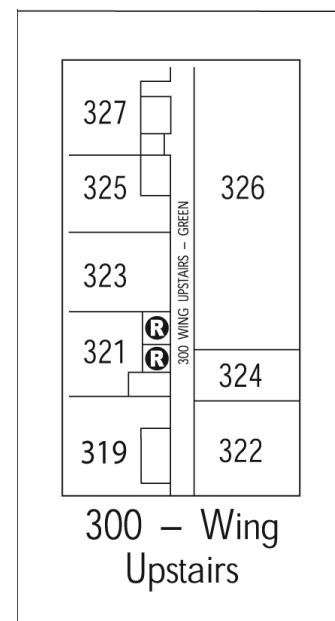

Campus Map: Main Building

Garage 1 Garage 2 Garage 3 Garage 4 Garage 5 Garage 6 Garage 7

Garages located on Dist 206 property but owned by ATC (on the hill)

TH13
Carpentry
Upper
Level

TH12
Welding
Lower
Level

18th Avenue

Jefferson Street

- Restroom
- Family Restroom
- Handicap
- Student Life Area
- Mechanical

Campus Map: Main Building

- Restroom
- Family Restroom
- Handicap
- Student Life Area
- Mechanical