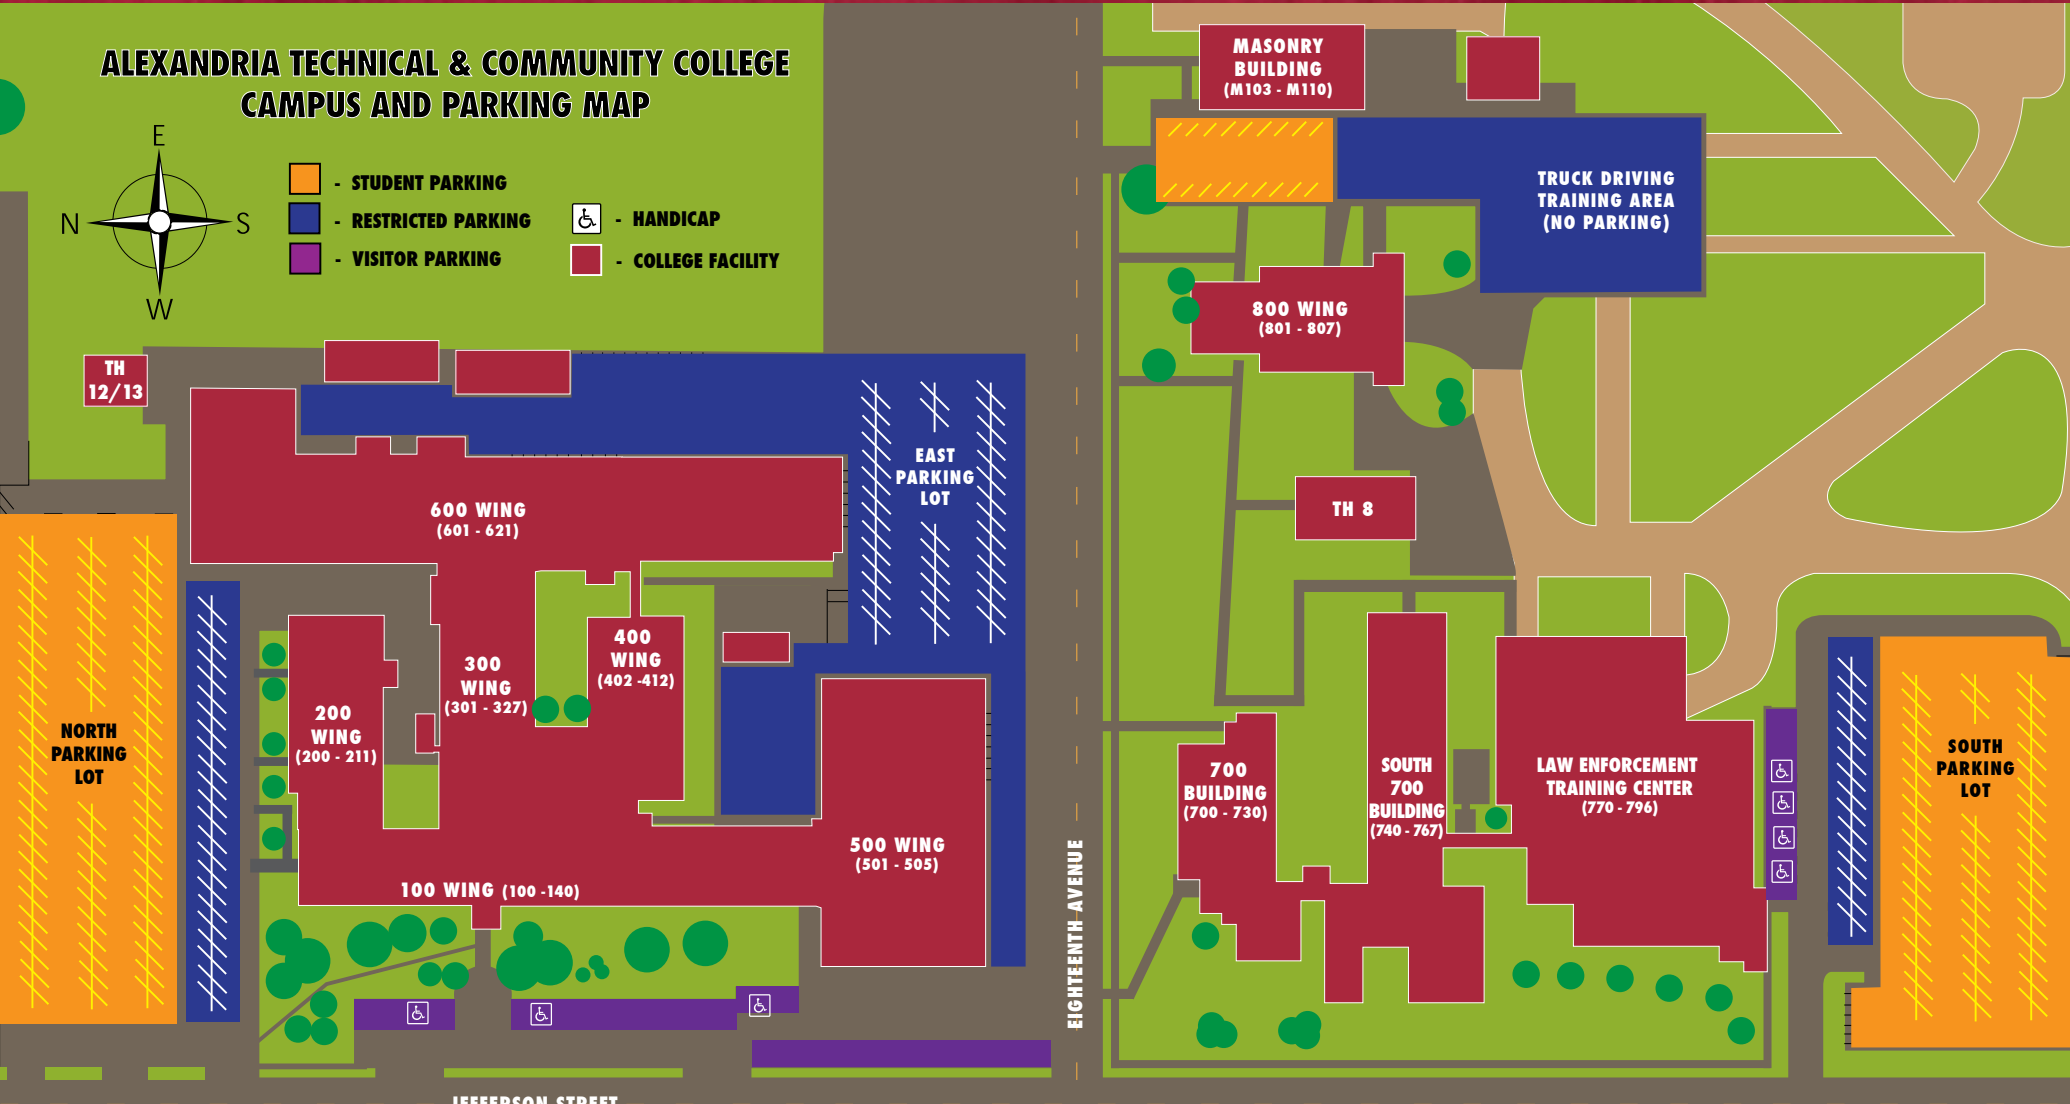

The purchase of a parking permit does not guarantee availability of a parking space.

ALEXANDRIA TECHNICAL & COMMUNITY COLLEGE CAMPUS AND PARKING MAP

- STUDENT PARKING
- RESTRICTED PARKING
- VISITOR PARKING
- COLLEGE FACILITY
- HANDICAP

Parking is prohibited in areas specifically designated as restricted parking, visitor parking, delivery areas, services areas, "No Parking Zones," employee parking areas, fire lanes or zones, driveways, lawns, sidewalks, fence compounds, and other posted areas. Students can use the 15-minute parking zones.

White-Painted Parking = Restricted Parking

Yellow-Painted Parking = Student Parking