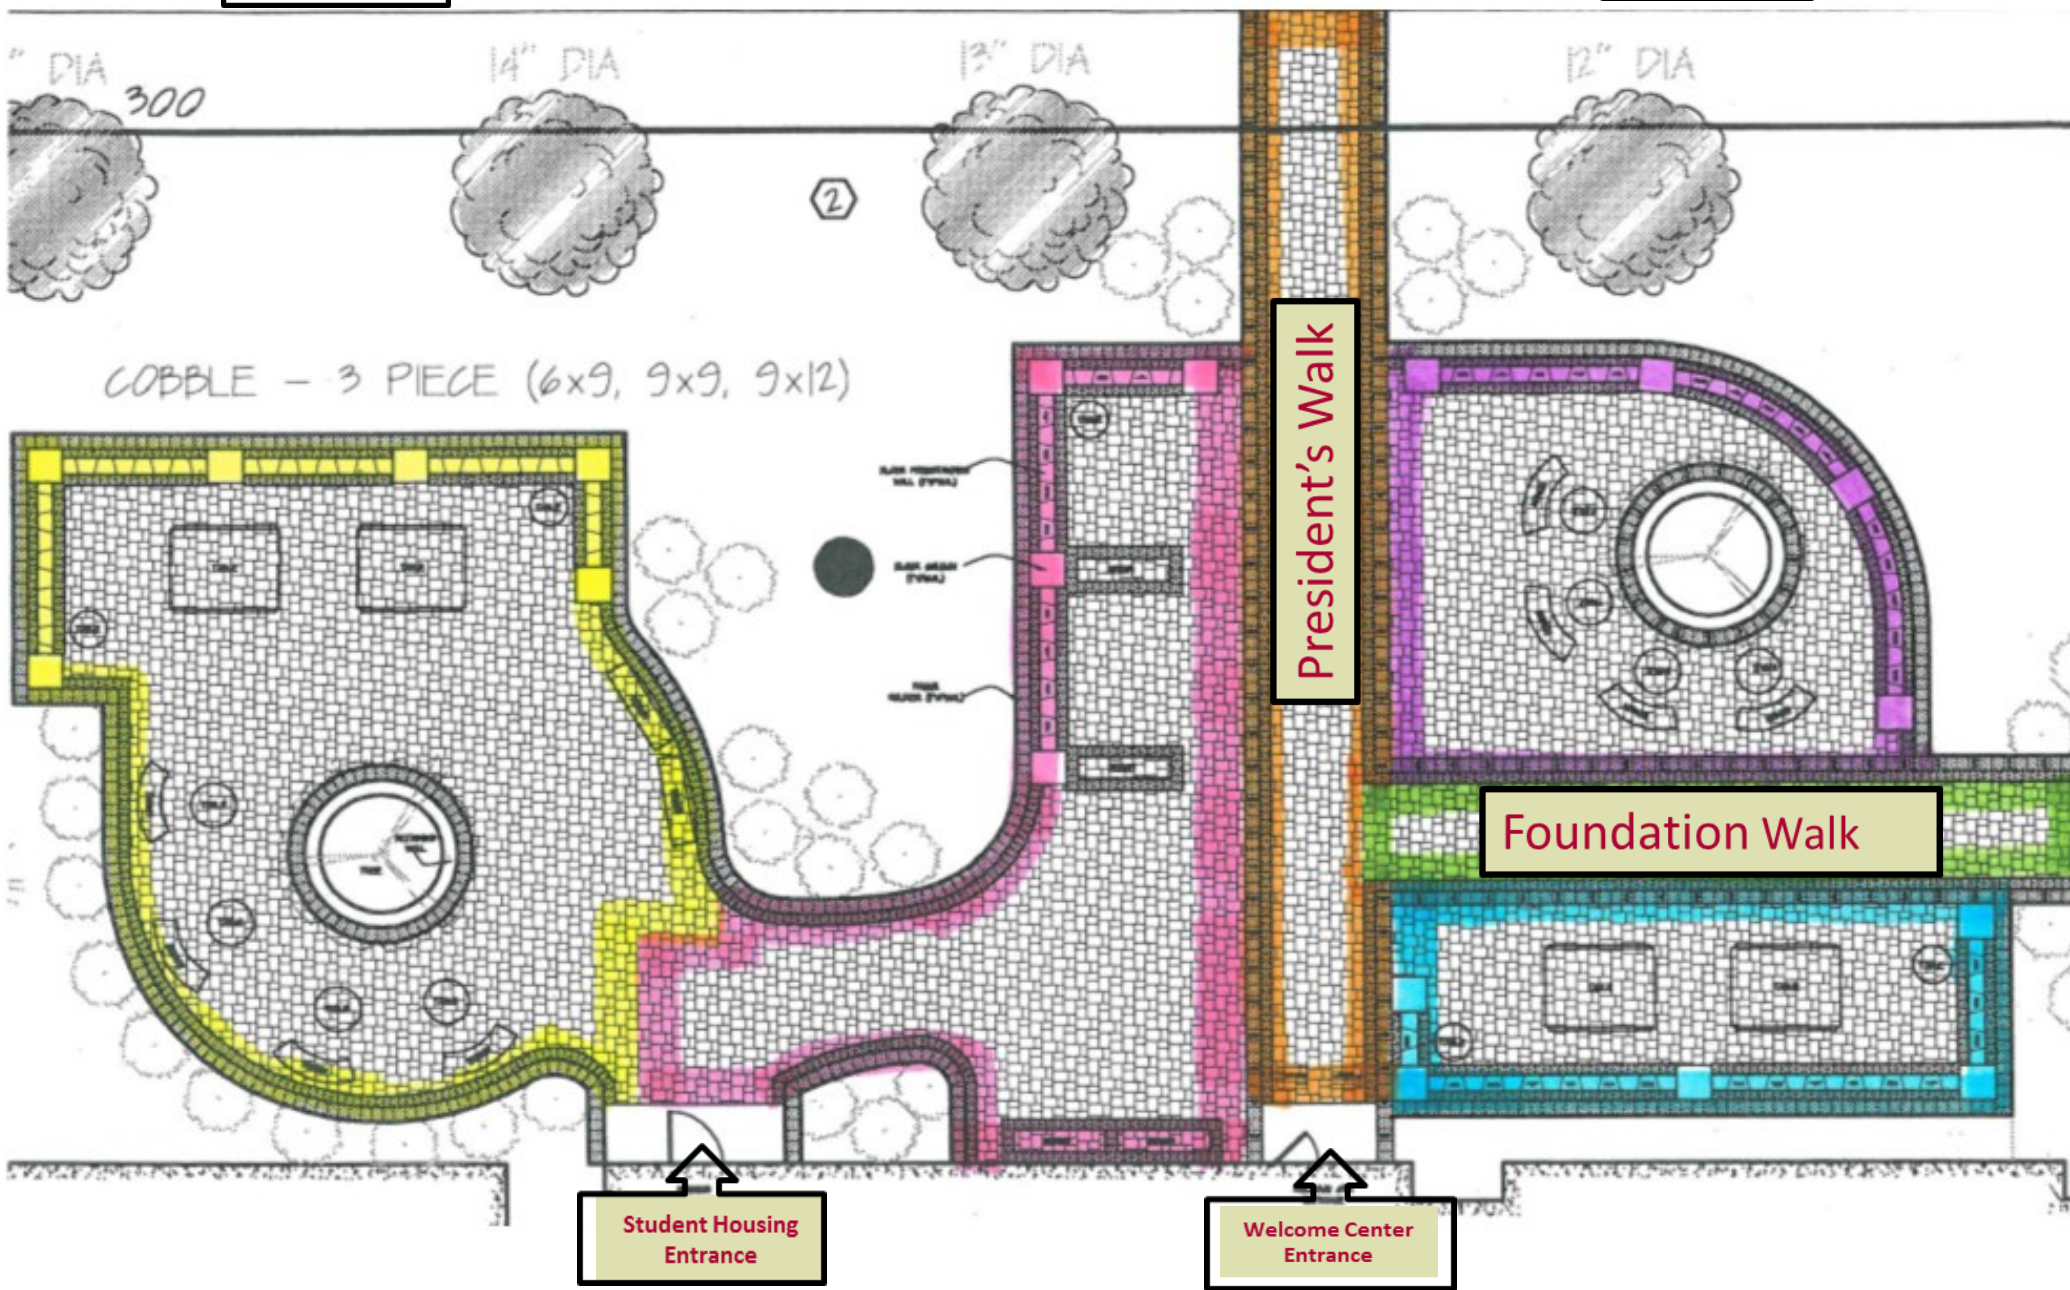

## 9" x 9" Paver

\$500

logo is option

3-4 lines engraving

up to 16 characters each line

## Trapezoid Bench Wall Cap Stone

13" x 12/18" \$1,000; logo is option; number of characters per line vary

## Round Table

LOGO

engraved here

36" x 18"

\$2,000

logo is option; 4 lines engraving

up to 20 characters each line

# Paver Map

Hospital

College

COBBLE - 3 PIECE (6x9, 9x9, 9x12)

President's Walk

Foundation Walk

Student Housing Entrance

Welcome Center Entrance